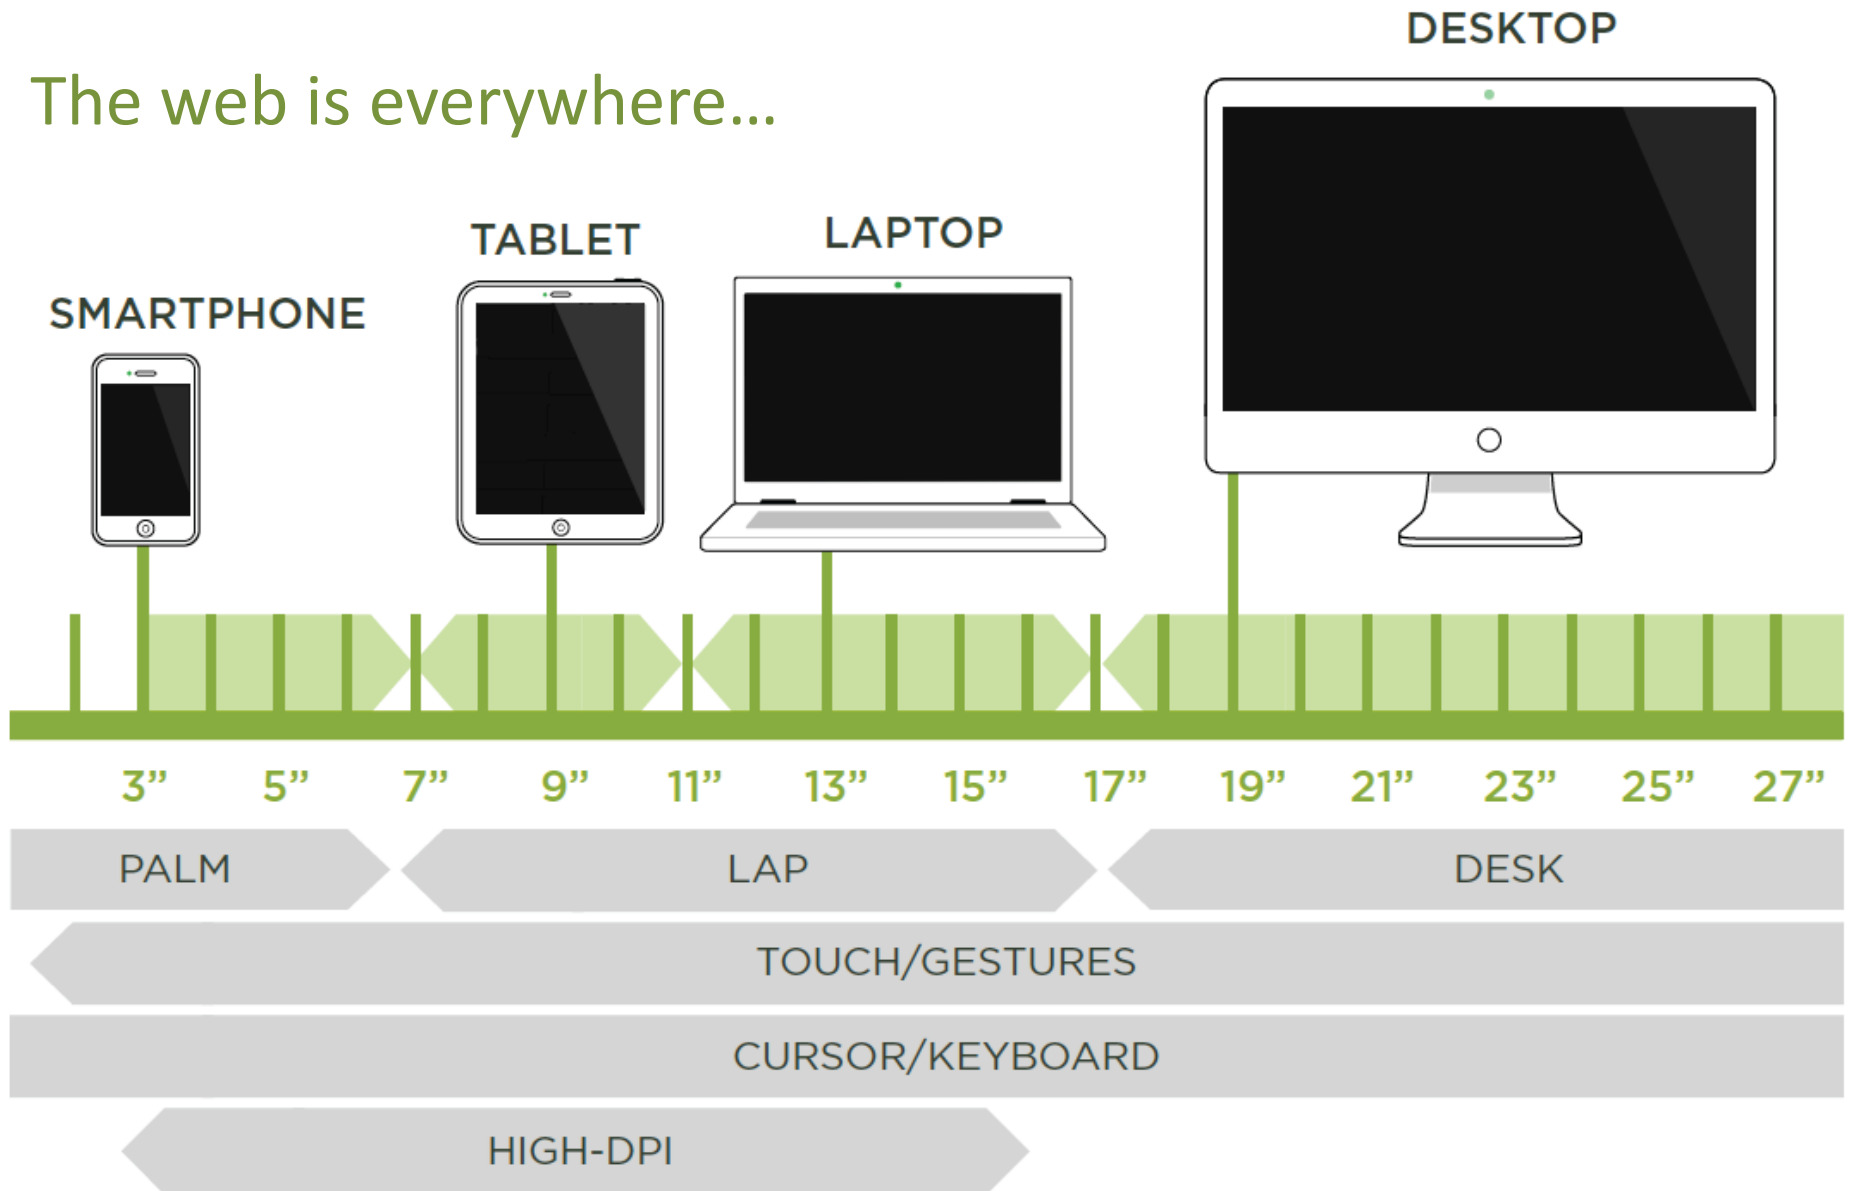

Washington State Customers

Trends: Desktop vs. mobile visitors on dol.wa.gov

Mobile

Every day...

371,000
babies are born

3.7 Million
devices are sold or activated

Mobile

The web is everywhere...