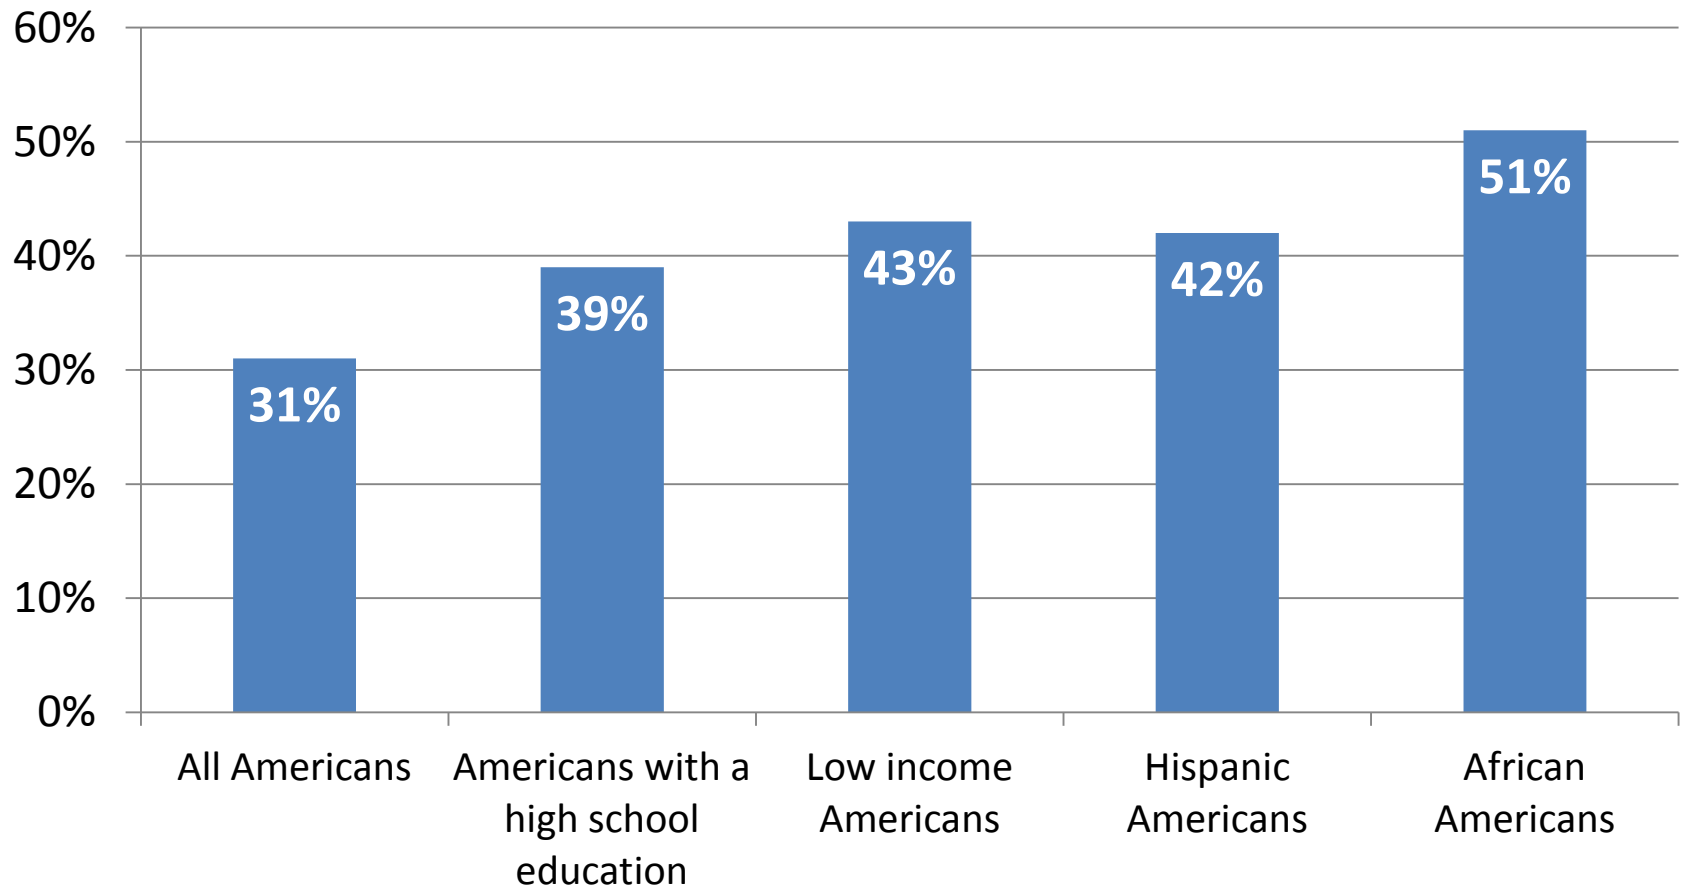

Washington State Customers

Trends: Desktop vs. mobile visitors on dol.wa.gov

Mobile

Every day...

371,000
babies are born

3.7 Million
devices are sold or activated

Mobile

The web is everywhere...

Mobile

% of American adults

Source: Pew Internet and American Life Project, December 2012

Mobile

The mobile-only user

Americans who **only** or **mostly** use the internet on their phones

Mobile

Mobile