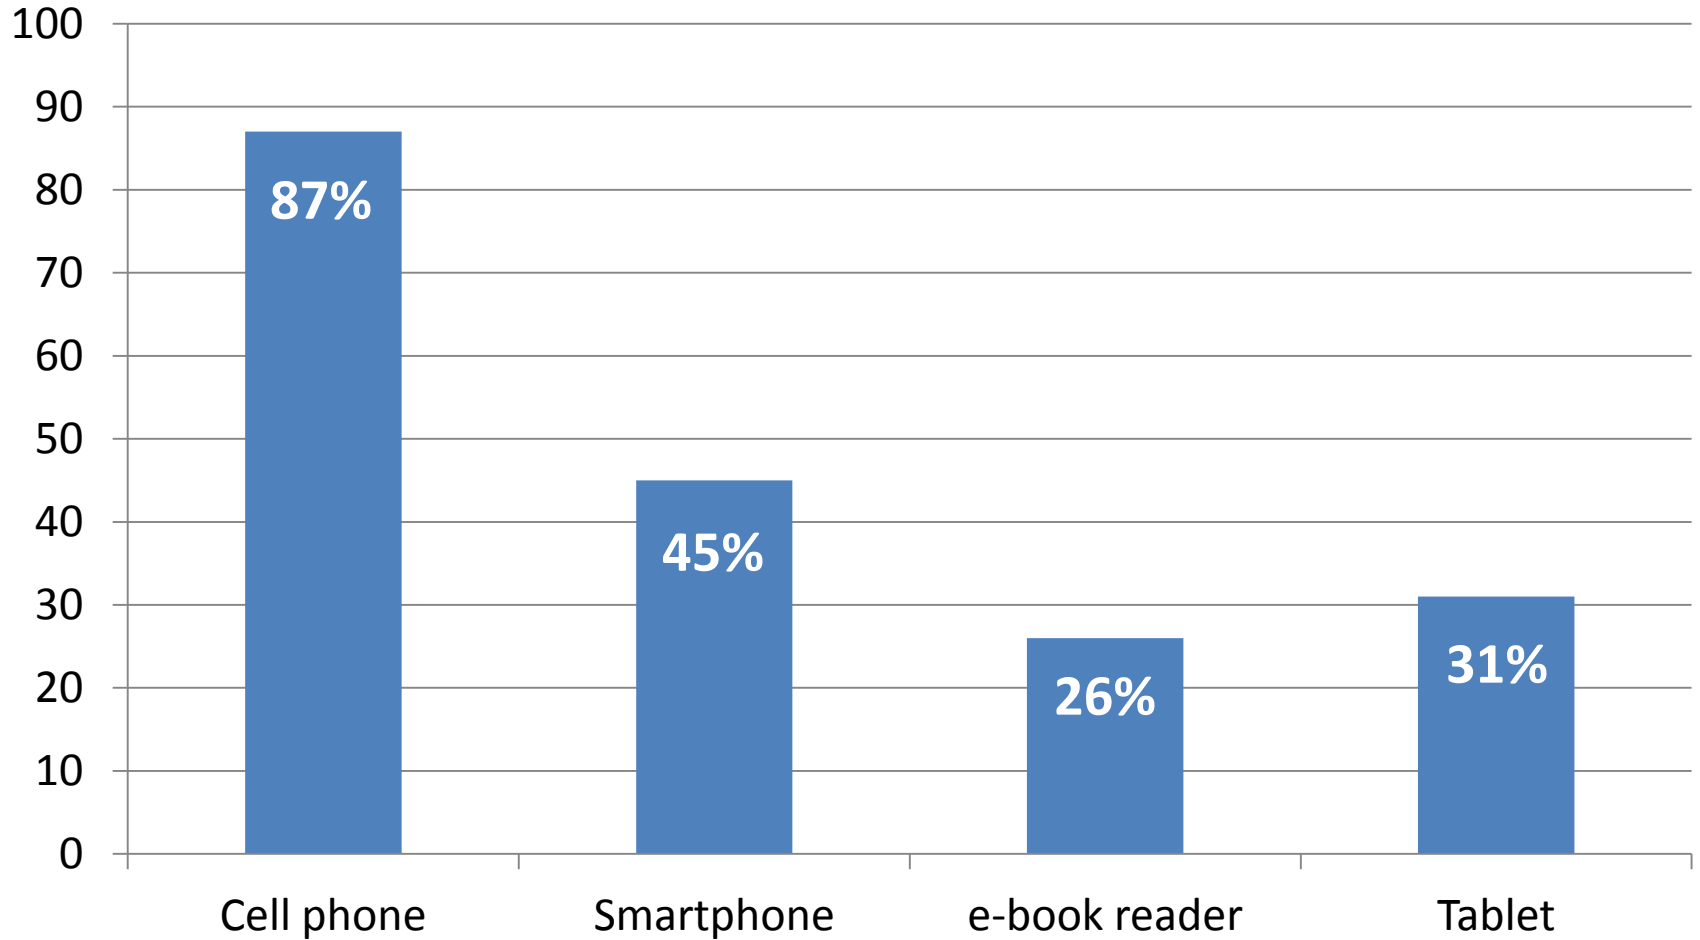

Washington State Customers

Trends: Desktop vs. mobile visitors on dol.wa.gov

Mobile

Every day...

371,000
babies are born

3.7 Million
devices are sold or activated

Mobile

The web is everywhere...

Mobile

% of American adults

Source: Pew Internet and American Life Project, December 2012

Mobile

The mobile-only user

Americans who **only** or **mostly** use the internet on their phones

Mobile

Mobile