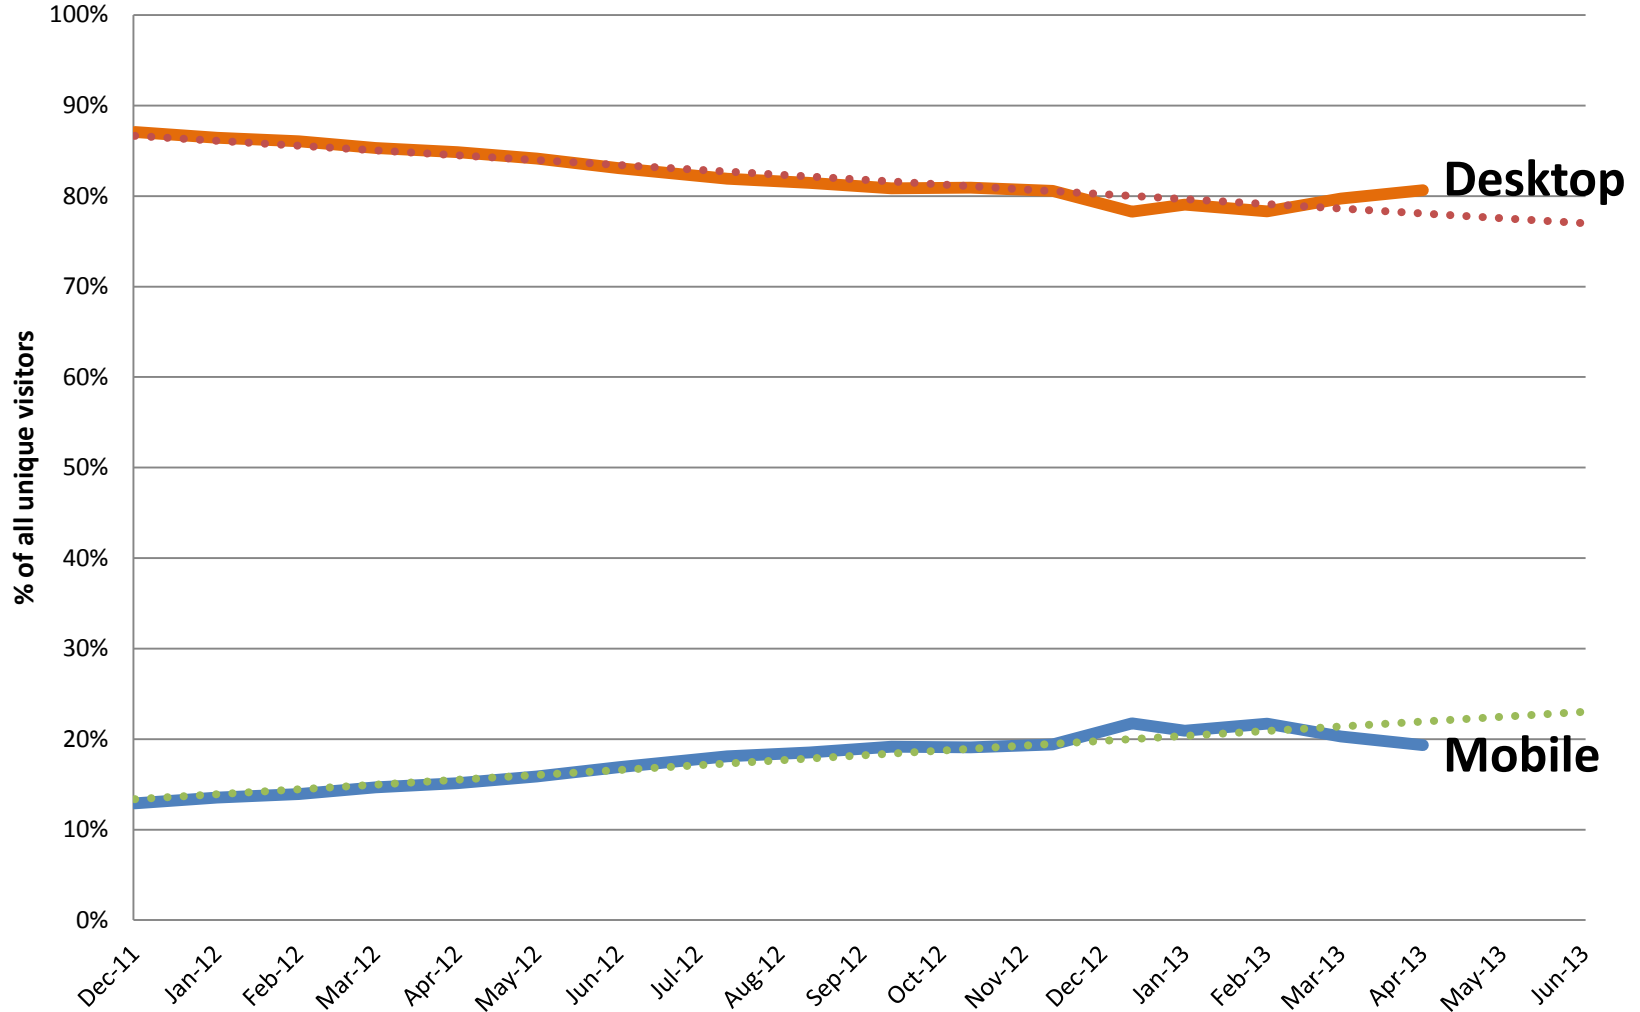

Washington State Customers

Trends: Desktop vs. mobile visitors on dol.wa.gov

Mobile

Every day...

371,000
babies are born

3.7 Million
devices are sold or activated

Mobile

The web is everywhere...

Mobile

% of American adults

Source: Pew Internet and American Life Project, December 2012

Mobile

The mobile-only user

Americans who **only** or **mostly** use the internet on their phones

Mobile

Mobile